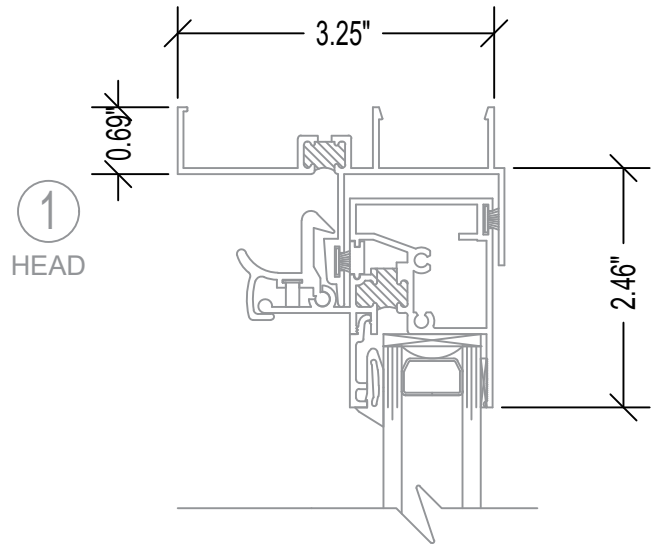

700 SERIES 3 1/4" DH

MULLED DOUBLE HUNG

STERGIS
WINDOWS & DOORS

700 SERIES / 7