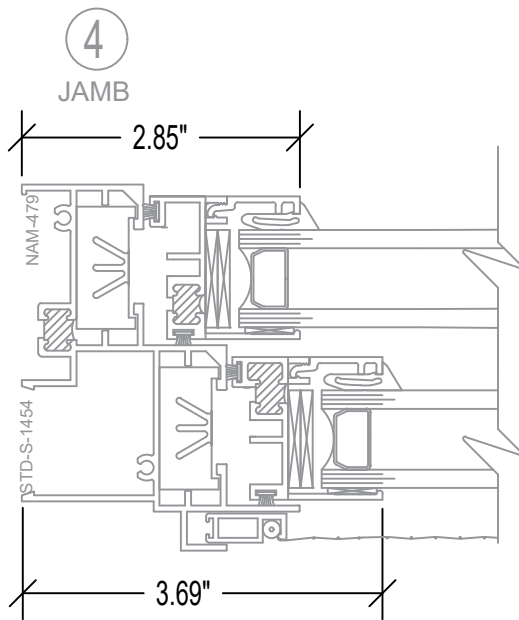

700 SERIES 3 1/4" DH

MULLED DOUBLE HUNG

STERGIS
WINDOWS & DOORS

700 SERIES / 7