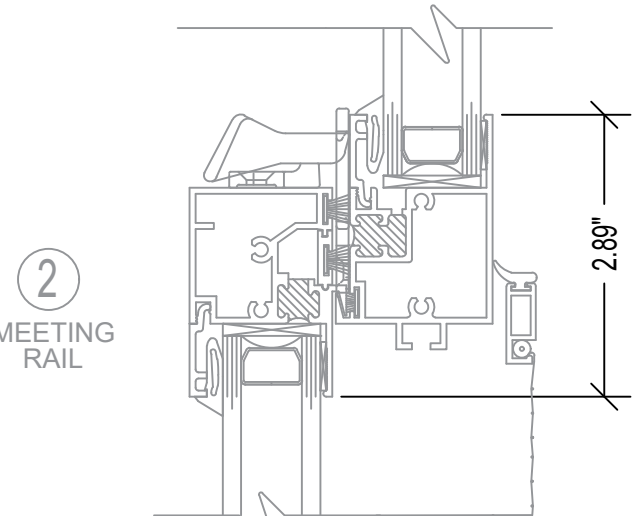

700 SERIES 3 1/4" DH

MULLED DOUBLE HUNG

STERGIS
WINDOWS & DOORS

700 SERIES / 7