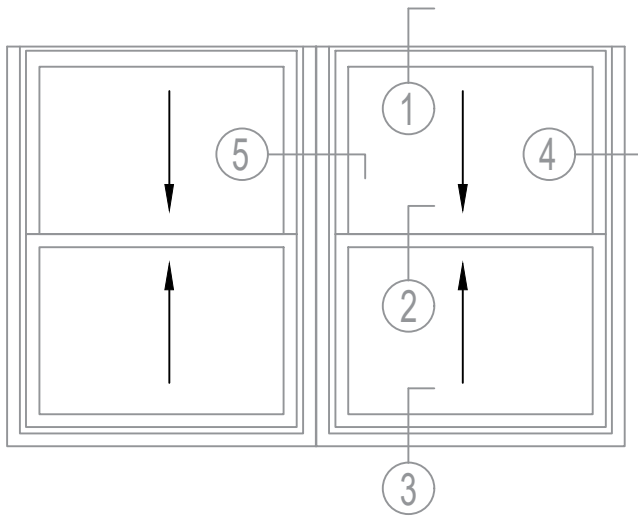

700 SERIES 3 1/4" DH

MULLED DOUBLE HUNG

STERGIS
WINDOWS & DOORS

700 SERIES / 7