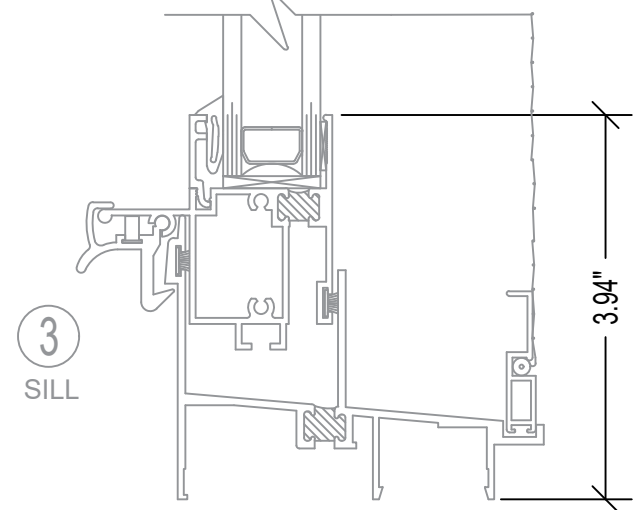

700 SERIES 3 1/4" DH

MULLED DOUBLE HUNG

STERGIS
WINDOWS & DOORS

700 SERIES / 7